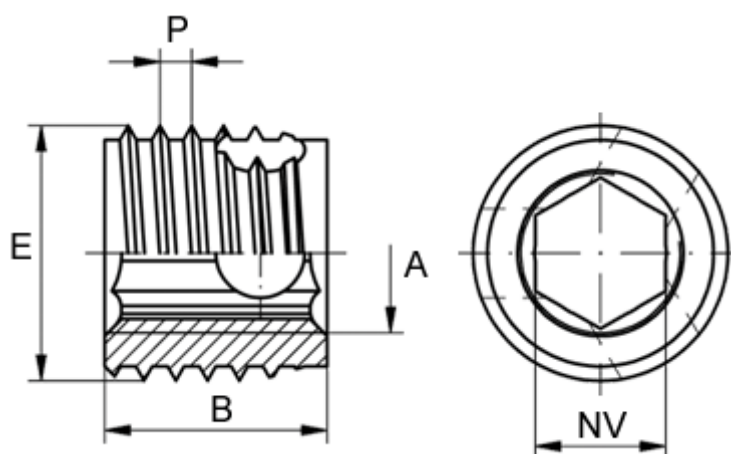

Article number: 12307200050800
Description: KLEE-coil 307 200 050.800
M5 Brass with hexagon

Measures

Female thread A	= M5
Length B	= 7
Male thread E	= 8
Min hole depth blind hole	= 9
Min material thickness	= 7
sw	= -
Thread pitch P	= 1
Type	= 307 200 050 ...